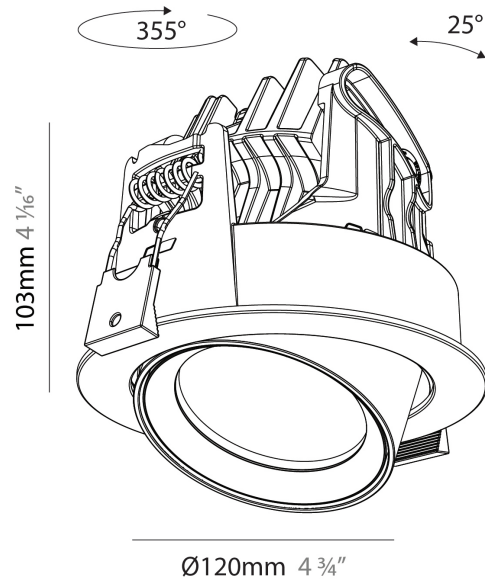

GENERAL

Series: Centriq
Subseries: Centriq Round Adjustable
Brand: Prolicht
Division: Architectural
Mounting Type: Recessed
Mounting Location: Ceiling
Subcategory: Spots

PHYSICAL

Shape: Cylinder
Diameter (mm): 120
Diameter (in): 4 3/4
Height (mm): 105
Height (in): 4 1/8
Min. Recessing Depth (mm): 120
Min. Recessing Depth (in): 4 3/4
Light Distribution: Adjustable / Direct
Weight (kg): 0.651
Diffuser: Lens Pack - No Lens / Opal / Linear Spread Lens / Honeycomb / Spread Lens
Fixture Finish: SSR / BKV / CWI / CRY / HAB / UFT / ITA / RUA / FTG / MYG / LOD / PUS / FRO / FUP / KIA / POP / BLS / SPG / MEY / GOH / GUM / CHC / COM / ABZ / JAG / OBR / MOS / ROR
Fixture Material: Aluminum
Cut-out Measurements: Dia. 112mm / 4 7/16"

ELECTRICAL

Lamp Type: LED (Zhaga Standard)
Input Wattage (W): 34
Total Output Wattage (W): 30.9
Dimming: Tri-Mode (Non-Dimming and Phase Dimming (120Vac only) and 0-10V Dimming)
Driver Included: Yes
Driver Location: Recessed Housing
Driver Type: Constant Current - Universal
Driver Class: Class 2
Input Voltage (V): 120 - 277
Constant Current (MA): 900

LED

Color Temperature (*K): 2700 / 3000 / 3500 / 4000
Max. Delivered Lumen (lm): 3148 / 3355 / 3406 / 3524
Nominal Lumen (lm): 3921 / 4177 / 4242 / 4389
CRI: >90 CRI
Lamp Life (hrs): 50000

OPTICAL

Reflector°: 24 / 36 / 54
Adjustability: Rotational 350° / Tilt 25°

RATINGS AND CERTIFICATIONS

Certified By: Certified for North American Standards
IP rating: IP20